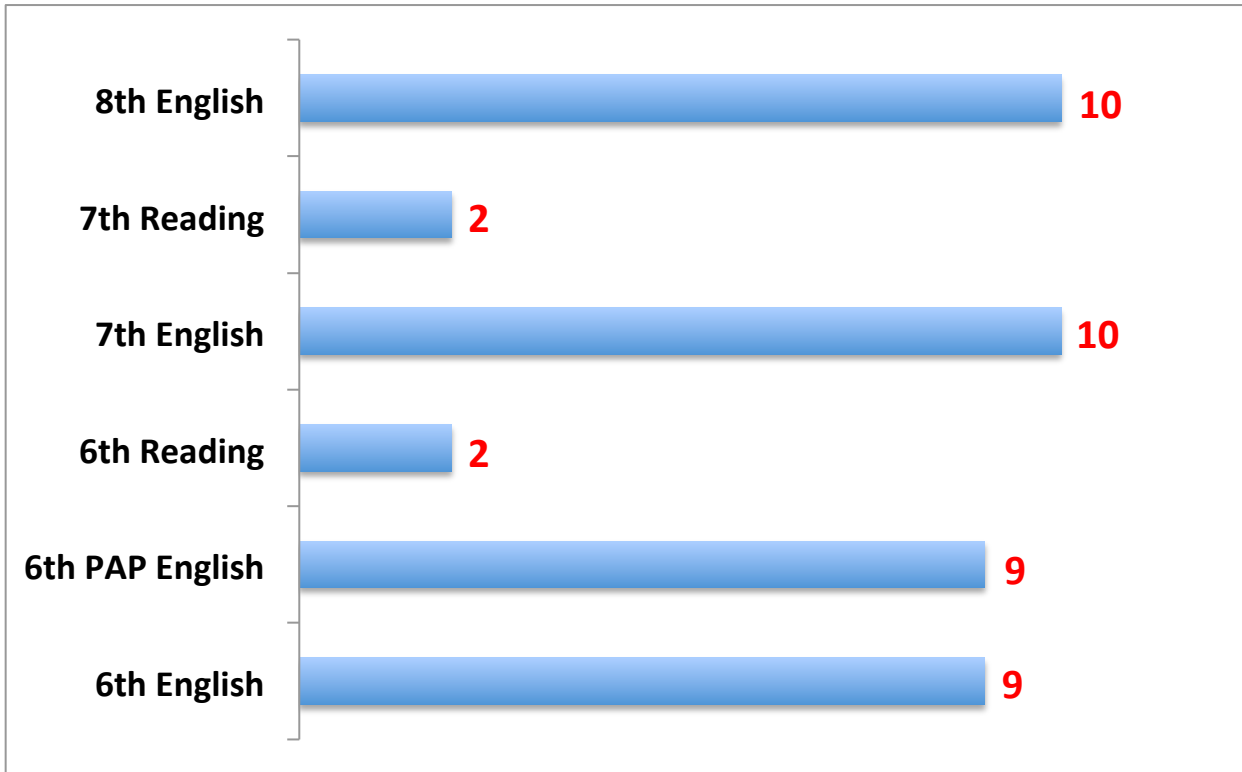

6th Six Weeks Dashboard 2013-2014

English/Reading Failures by Grade Level